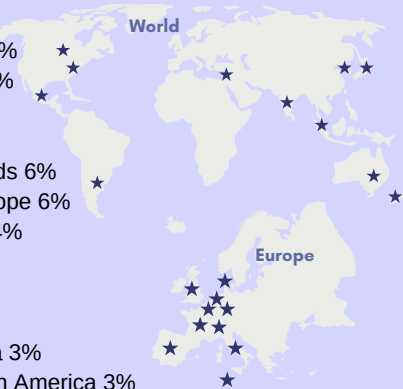

Class of 2024
% of students
scoring 36+
35%

Class of 2024 Pathways

Class Size
74

Higher Education
95%

Gap year or Military
5%

Class of 2024 Global Destinations

UK 23%
France 19%
Canada 9%
Spain 9%
USA 9%
Netherlands 6%
Other Europe 6%
Australia 4%
Italy 3%
Japan 3%
Korea 3%
Other Asia 3%
Other Latin America 3%