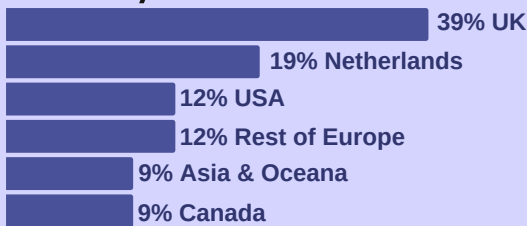

## 2021 IB Results

4 students earned a 45

100% of the class passed the IB

## 2021 Destinations

Class Size  
**67**

College or University  
**86%**

Gap year or Military  
**14%**

## University Matriculation